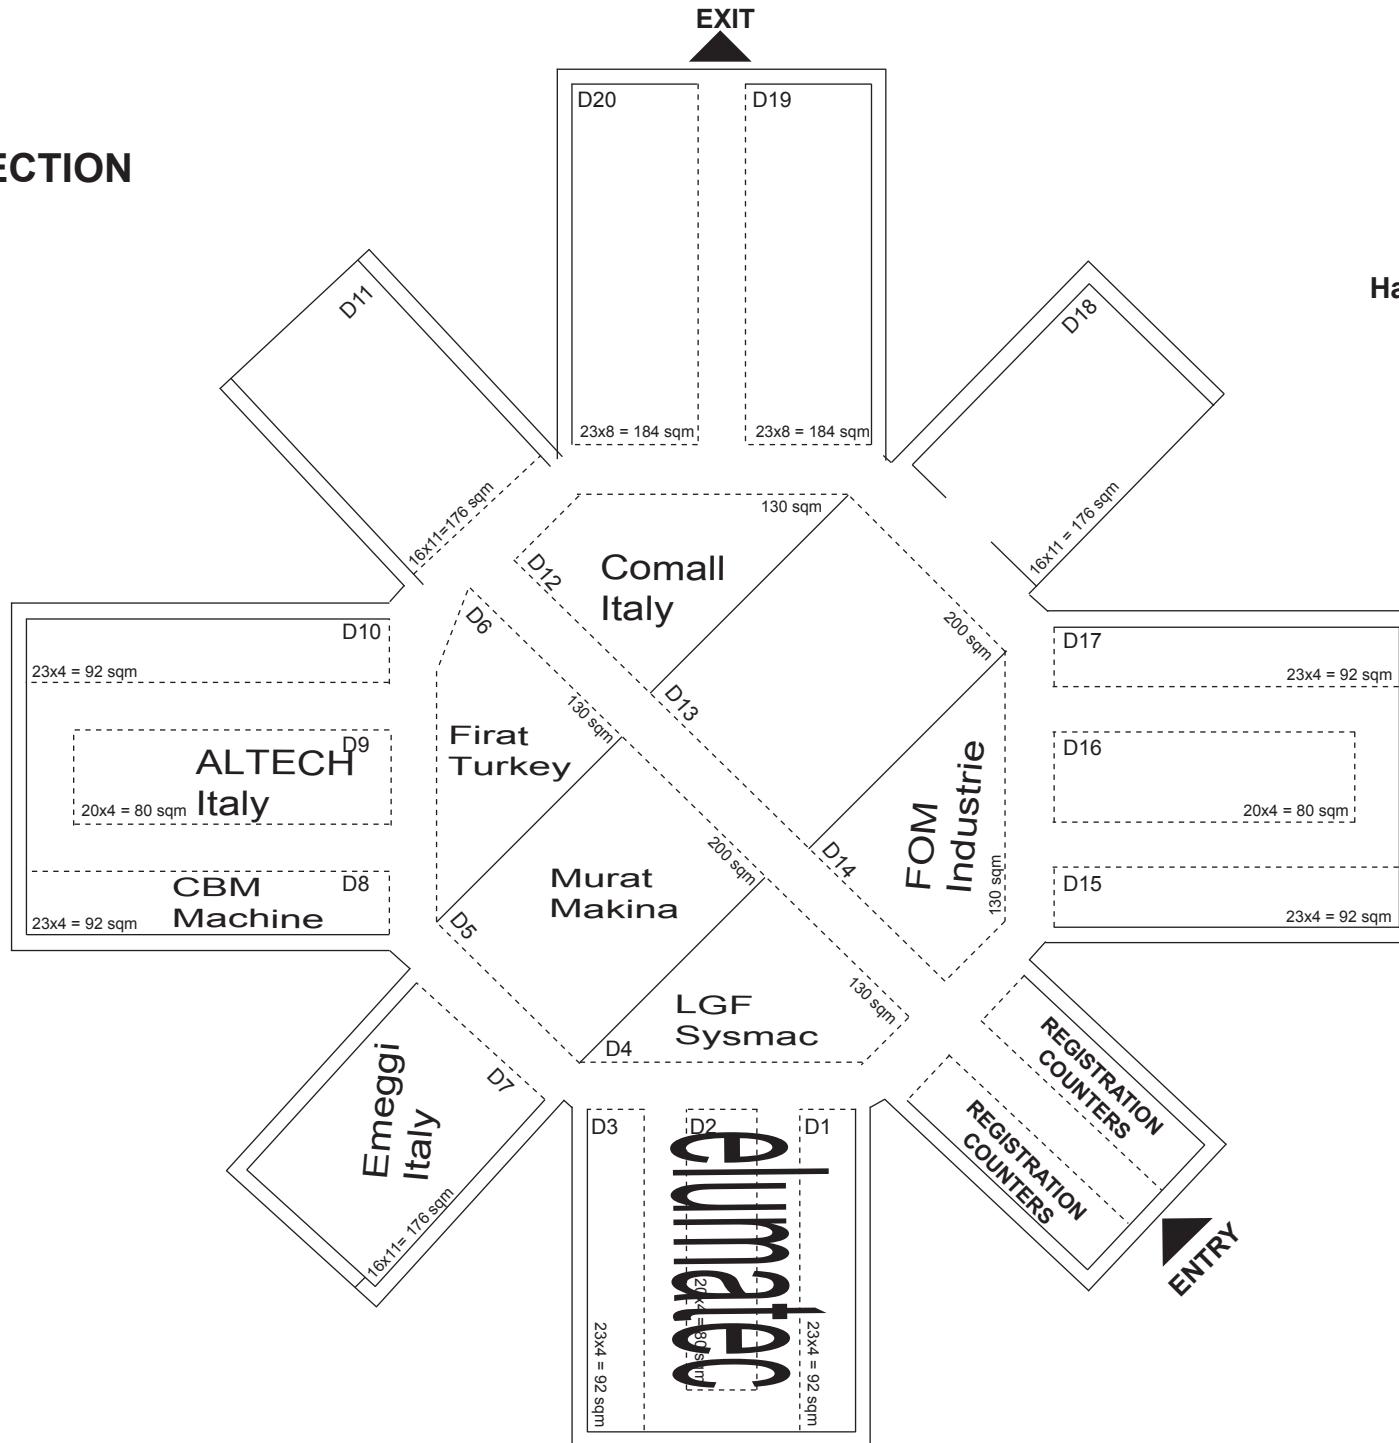

# MACHINERY SECTION

03 - 05 December, 2010  
Hall No. 14, Pragati Maidan,  
New Delhi, India

Floorplan not to scale  
Organisers reserve the right to modify the floor plan