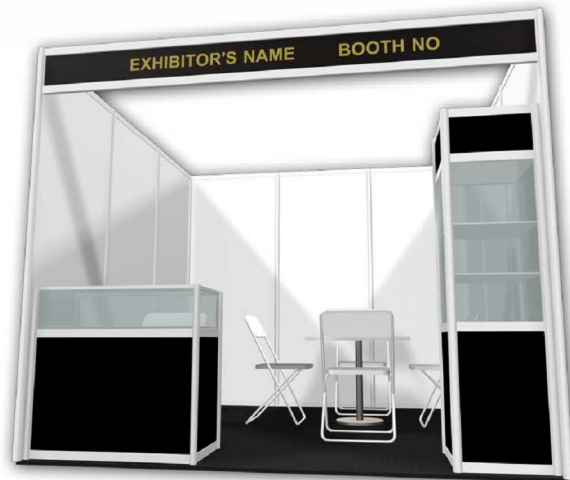

Shell Scheme A (9SQM)

Singapore International Jewellery Show

Package Entitlements

Wall partitions	Company name on fascia
1 low glass showcase with black panel	1 square table
5 folding chairs	2 fluorescent lights
230V/13A single phase power outlet	1 wastepaper basket
1 x Picture of product (colored)	

Shell Scheme B (9SQM)

Singapore International Jewellery Show

Package Entitlements

Wall partitions	Company name on fascia
1 lockable cabinet	1 square table
5 folding chairs	2 fluorescent
230V/13A single phase power outlet	1 wastepaper basket
1 x Picture of product (colored)	

SIJS 2010, SINGAPORE

MARINA BAY SANDS (HALL B & C)
29 Jul - 1 August 2010

PARTICIPATION FEES AND STAND PACKAGE

STAND PACKAGE C

COST: SGD\$610/sqm

(Please find list of entitlements in the package below)

SPACE (sqm)	Cost (sqm)	TOTAL COST (SGD\$)
9	610	5,490
18	610	10,980
36	610	21,960

Shell Scheme C (9SQM)

Singapore International Jewellery Show

Package Entitlements

Wall partitions	Company name on fascia
1 low glass showcase with black panel	1 square table
1 high square showcase with black panel	2 fluorescent
5 folding chairs	1 wastepaper basket
230V/13A single phase power outlet	1 x Picture of product (colored)