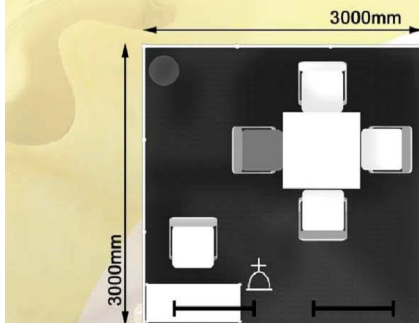

Shell Scheme A (9SQM)

Singapore International Jewellery Show

Package Entitlements

Wall partitions	Company name on fascia
1 low glass showcase with black panel	1 square table
5 folding chairs	2 fluorescent lights
230V/13A single phase power outlet	1 wastepaper basket
1 x Picture of product (colored)	

SIJS 2010, SINGAPORE

MARINA BAY SANDS (HALL B & C)
29 Jul - 1 August 2010

PARTICIPATION FEES AND STAND PACKAGE

STAND PACKAGE B

COST: SGD\$540/sqm

(Please find list of entitlements in the package below)

SPACE (sqm)	Cost (sqm)	TOTAL COST (SGD\$)
9	540	4,860
18	540	9,720
36	540	19,440

Shell Scheme B (9SQM)

Singapore International Jewellery Show

Package Entitlements

Wall partitions	Company name on fascia
1 lockable cabinet	1 square table
5 folding chairs	2 fluorescent
230V/13A single phase power outlet	1 wastepaper basket
1 x Picture of product (colored)	

Shell Scheme C (9SQM)

Singapore International Jewellery Show

Package Entitlements

Wall partitions	Company name on fascia
1 low glass showcase with black panel	1 square table
1 high square showcase with black panel	2 fluorescent
5 folding chairs	1 wastepaper basket
230V/13A single phase power outlet	1 x Picture of product (colored)