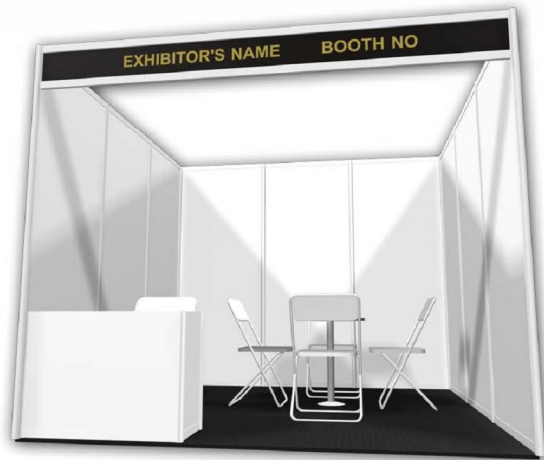

Shell Scheme A (9SQM)

Singapore International Jewellery Show

Package Entitlements

Wall partitions	Company name on fascia
1 low glass showcase with black panel	1 square table
5 folding chairs	2 fluorescent lights
230V/13A single phase power outlet	1 wastepaper basket
1 x Picture of product (colored)	

SIJS 2010, SINGAPORE

MARINA BAY SANDS (HALL B & C)
29 Jul - 1 August 2010

PARTICIPATION FEES AND STAND PACKAGE

STAND PACKAGE B

COST: SGD\$540/sqm

(Please find list of entitlements in the package below)

SPACE (sqm)	Cost (sqm)	TOTAL COST (SGD\$)
9	540	4,860
18	540	9,720
36	540	19,440

Shell Scheme B (9SQM)

Singapore International Jewellery Show

Package Entitlements

Wall partitions	Company name on fascia
1 lockable cabinet	1 square table
5 folding chairs	2 fluorescent
230V/13A single phase power outlet	1 wastepaper basket
1 x Picture of product (colored)	

Shell Scheme C (9SQM)

Singapore International Jewellery Show

Package Entitlements

Wall partitions	Company name on fascia
1 low glass showcase with black panel	1 square table
1 high square showcase with black panel	2 fluorescent
5 folding chairs	1 wastepaper basket
230V/13A single phase power outlet	1 x Picture of product (colored)