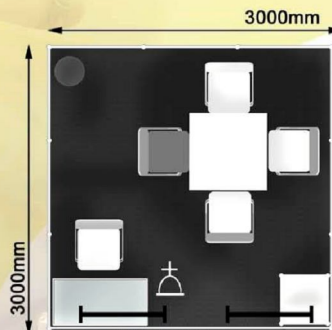

Shell Scheme B (9SQM)

Singapore International Jewellery Show

Package Entitlements

Wall partitions	Company name on fascia
1 lockable cabinet	1 square table
5 folding chairs	2 fluorescent
230V/13A single phase power outlet	1 wastepaper basket
1 x Picture of product (colored)	

SIJS 2010, SINGAPORE

MARINA BAY SANDS (HALL B & C)
29 Jul - 1 August 2010

PARTICIPATION FEES AND STAND PACKAGE

STAND PACKAGE C

COST: SGD\$610/sqm

(Please find list of entitlements in the package below)

SPACE (sqm)	Cost (sqm)	TOTAL COST (SGD\$)
9	610	5,490
18	610	10,980
36	610	21,960

Shell Scheme C (9SQM)

Singapore International Jewellery Show

Package Entitlements

Wall partitions	Company name on fascia
1 low glass showcase with black panel	1 square table
1 high square showcase with black panel	2 fluorescent
5 folding chairs	1 wastepaper basket
230V/13A single phase power outlet	1 x Picture of product (colored)