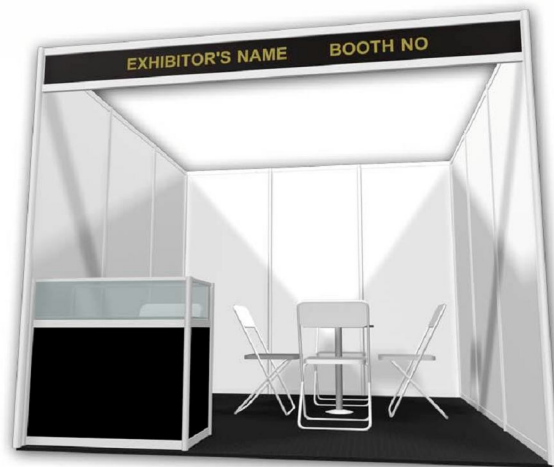

SIJS 2010, SINGAPORE

MARINA BAY SANDS (HALL B & C)
29 Jul - 1 August 2010

PARTICIPATION FEES AND STAND PACKAGE

STAND PACKAGE A

COST: SGD\$570/sqm

(Please find list of entitlements in the package below)

SPACE (sqm)	Cost (sqm)	TOTAL COST (SGD\$)
9	570	5,130
18	570	10,260
36	570	20,520

Shell Scheme A (9SQM)

Singapore International Jewellery Show

Package Entitlements

Wall partitions	Company name on fascia
1 low glass showcase with black panel	1 square table
5 folding chairs	2 fluorescent lights
230V/13A single phase power outlet	1 wastepaper basket
1 x Picture of product (colored)	

Shell Scheme B (9SQM)

Singapore International Jewellery Show

Package Entitlements

Wall partitions	Company name on fascia
1 lockable cabinet	1 square table
5 folding chairs	2 fluorescent
230V/13A single phase power outlet	1 wastepaper basket
1 x Picture of product (colored)	

Shell Scheme C (9SQM)

Singapore International Jewellery Show

Package Entitlements

Wall partitions	Company name on fascia
1 low glass showcase with black panel	1 square table
1 high square showcase with black panel	2 fluorescent
5 folding chairs	1 wastepaper basket
230V/13A single phase power outlet	1 x Picture of product (colored)