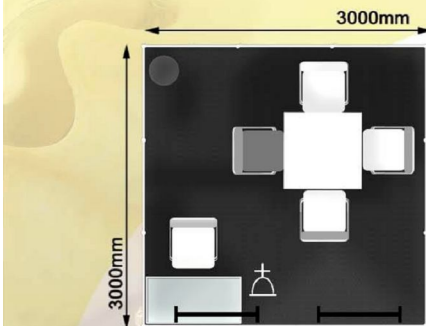

SIJS 2010, SINGAPORE

MARINA BAY SANDS (HALL B & C)
29 Jul - 1 August 2010

PARTICIPATION FEES AND STAND PACKAGE

STAND PACKAGE A

COST: SGD\$570/sqm

(Please find list of entitlements in the package below)

SPACE (sqm)	Cost (sqm)	TOTAL COST (SGD\$)
9	570	5,130
18	570	10,260
36	570	20,520

Shell Scheme A (9SQM)

Singapore International Jewellery Show

Package Entitlements

Wall partitions	Company name on fascia
1 low glass showcase with black panel	1 square table
5 folding chairs	2 fluorescent lights
230V/13A single phase power outlet	1 wastepaper basket
1 x Picture of product (colored)	

Shell Scheme C (9SQM)

Singapore International Jewellery Show

Package Entitlements

Wall partitions	Company name on fascia
1 low glass showcase with black panel	1 square table
1 high square showcase with black panel	2 fluorescent
5 folding chairs	1 wastepaper basket
230V/13A single phase power outlet	1 x Picture of product (colored)