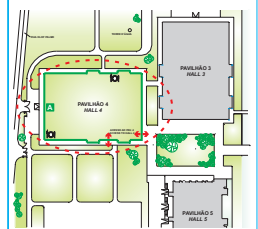

LEGEND

- MERCHANDISING PANEL
- EMERGENCY EXIT
- RESTROOM
- MEZZANINE
- FOOD COURT
- AUDITORIUM

SHELL SCHEME GENERAL VIEW

Coming soon

GENERAL VIEW